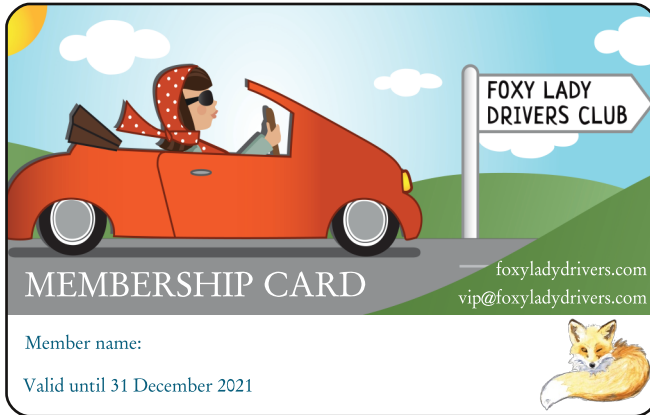

Your Membership Card

Please complete and present a valid membership card when claiming any Foxy offer or discount in person.

To print from Adobe Reader:

- Click the download button and select Open with Adobe Reader
- Click the printer icon to open the Adobe print dialogue
- Look for the section *Page Sizing* or *Page Handling*
- In there, choose *No Page Scaling* or *Actual Size*
- Then click *OK* or *Print*